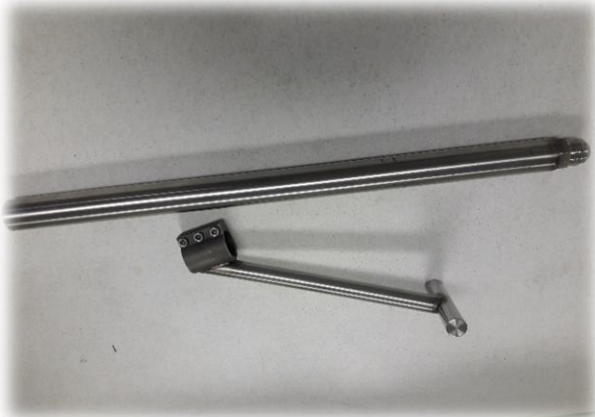

CaviBlaster 4030 ZT Gun & ROV Lance Options

ROV Lance (Typical) Unbalanced - Flow Range:
10 Gpm to 40 Gpm; Length Range 20" to 40" Avg
Length shown: 24 " Wgt: 4.5 Lbs

ROV Lance (Unbalanced)
Optional ROV T-Handle
ROV T-Handle shown: 11"; Wgt: 2.0 Lbs
Optional Fish Tail ROV Handle also available

ROV Lance - 24" Length - Unbalanced with
ROV T-Handle Mounted
Available lengths - 20" to 40"

Model 4030 Diver Zero/Thrust Dump Gun
Flow - 40 Gpm at 3000 Psi
Overall Length: 35" Wgt: 11.5 Lbs

* Pricing and specifications subject to change without notice